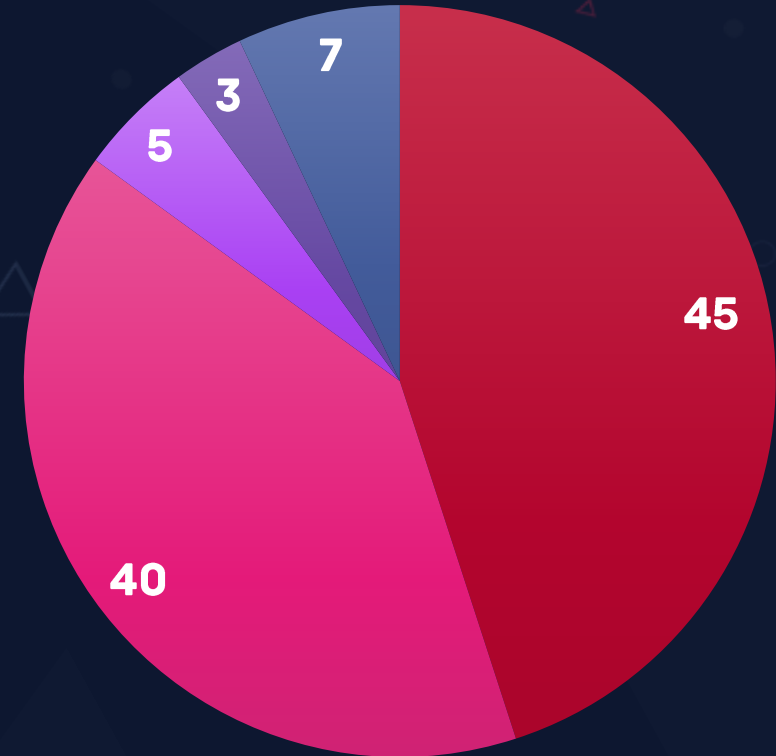

TOTAL SUPPLY: 100 000 000 000 000 TOKENS

- **45% LOCKED IN LIQUIDITY POOL**
- **40% GAMING SERVERS (MINING, GIFTS)**
- **5% ADVERTISEMENT AND PROJECT DEVELOPMENT**
- **3% TESTING TOKENS FOR SYSTEM CHECKS**
- **7% AIRDROPS, STAKING**